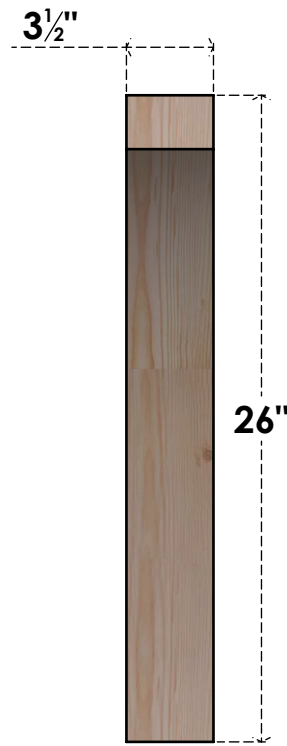

BRC04X26X26THR00SDF

3 1/2"W X 26"D X 26"H THORTON SMOOTH BRACE, DOUGLAS FIR

SIDE

FRONT

EKENA MILLWORK
 2300 WEST MAIN ST.
 CLARKSVILLE, TX 75426
 TOLL FREE: 866-607-0453
 WWW.EKENAMILLWORK.COM

NOTES

1. INSTALLATION TO BE COMPLETED IN ACCORDANCE WITH MANUFACTURER'S SPECIFICATIONS.
2. DRAWING MAY NOT BE TO SCALE
3. THIS DRAWING IS INTENDED FOR DESIGN AND PLANNING PURPOSES ONLY.
4. ALL INFORMATION CONTAINED HEREIN WAS CURRENT AT THE TIME OF DEVELOPMENT BUT MUST BE REVIEWED AND APPROVED BY THE PRODUCT MANUFACTURER TO BE CONSIDERED ACCURATE.
5. PRODUCTS ARE NOT KILN DRIED. THIS ITEM IS UNIQUE AND WILL CONTAIN THE NATURAL VARIATIONS THAT THE WOOD SPECIES OFFERS. THIS MAY RESULT IN VARIATIONS UP TO 1/4"