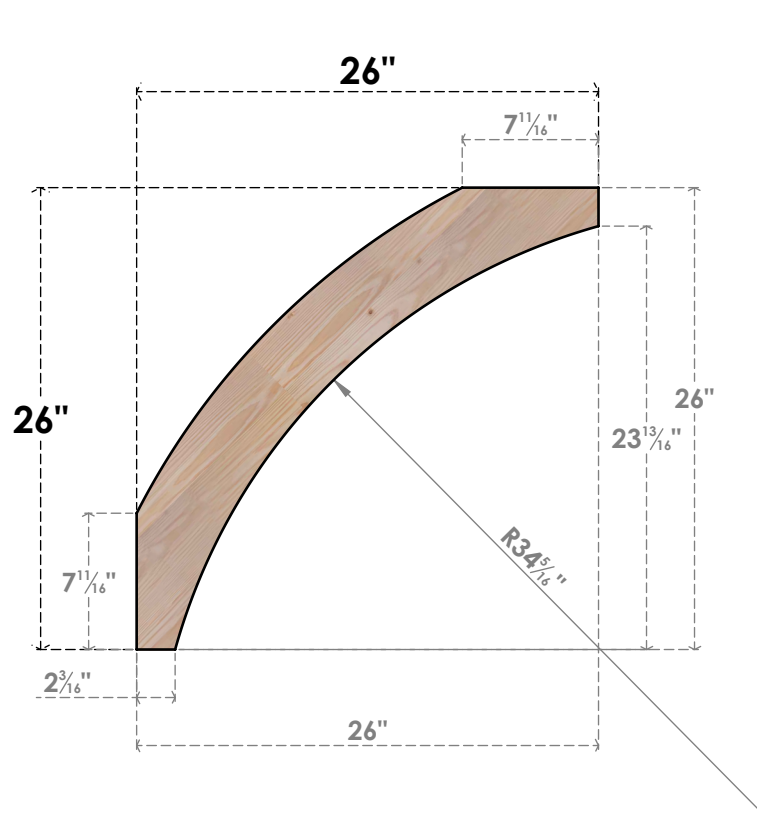

BRC04X26X26THR00SDF

3 1/2"W X 26"D X 26"H THORTON SMOOTH BRACE, DOUGLAS FIR

SIDE

FRONT

EKENA MILLWORK
 2300 WEST MAIN ST.
 CLARKSVILLE, TX 75426
 TOLL FREE: 866-607-0453
 WWW.EKENAMILLWORK.COM

NOTES

1. INSTALLATION TO BE COMPLETED IN ACCORDANCE WITH MANUFACTURER'S SPECIFICATIONS.
2. DRAWING MAY NOT BE TO SCALE
3. THIS DRAWING IS INTENDED FOR DESIGN AND PLANNING PURPOSES ONLY.
4. ALL INFORMATION CONTAINED HEREIN WAS CURRENT AT THE TIME OF DEVELOPMENT BUT MUST BE REVIEWED AND APPROVED BY THE PRODUCT MANUFACTURER TO BE CONSIDERED ACCURATE.
5. PRODUCTS ARE NOT KILN DRIED. THIS ITEM IS UNIQUE AND WILL CONTAIN THE NATURAL VARIATIONS THAT THE WOOD SPECIES OFFERS. THIS MAY RESULT IN VARIATIONS UP TO 1/4"